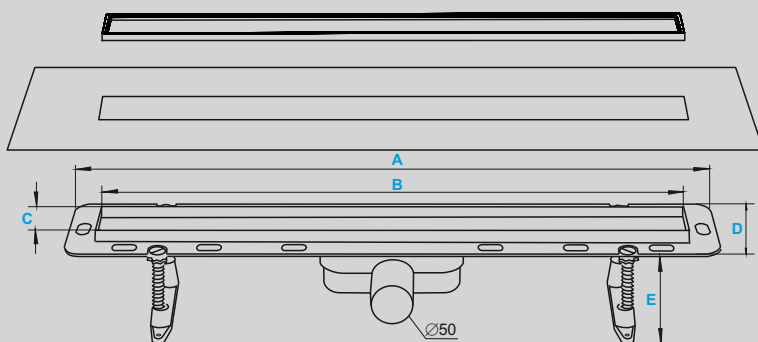

BASIC SET INCLUDES:

- CHANNEL DRAIN WITH THE SIPHON
- ADJUSTABLE FEET
- GRATE PERLE

WITH GRATE CONTI

FLOOR DRAINAGE	INDEKS
700	WDO-700-04-4402
800	WDO-800-04-4402

Floor drainage Ekoline with grate CONTI	A (mm)	B (mm)	C (mm)	D (mm)	E (mm)
Floor drainage 700 WDO-700-04-4402	770	700	68	137	min.65 - max. 105
Floor drainage 800 WDO-800-04-4402	868	800	68	137	min.65 - max. 105