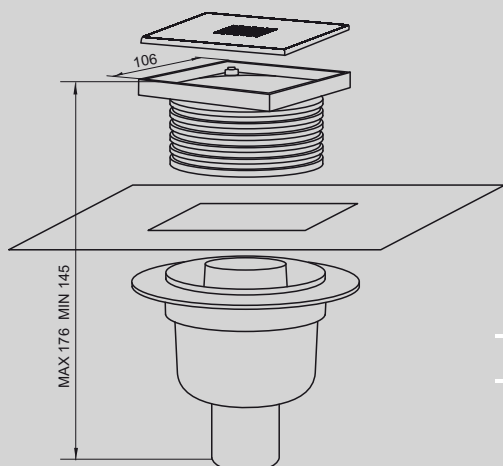

FLOOR DRAINAGE EKOLINE WITH STRAIGHT OUTLET:

FLOOR DRAINAGE 110X110
WITH GRATE PERLE STRAIGHT OUTLET
POLISH SURFACE

FLOOR DRAINAGE 110X110
WITH GRATE SOLE STRAIGHT OUTLET
POLISH SURFACE

FLOOR DRAINAGE 110X110
WITH GRATE CUBO STRAIGHT OUTLET
POLISH SURFACE