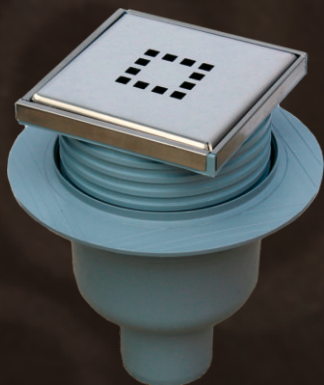

FLOOR DRAINAGE 110X110
WITH GRATE CUBO STRAIGHT OUTLET
POLISH SURFACE