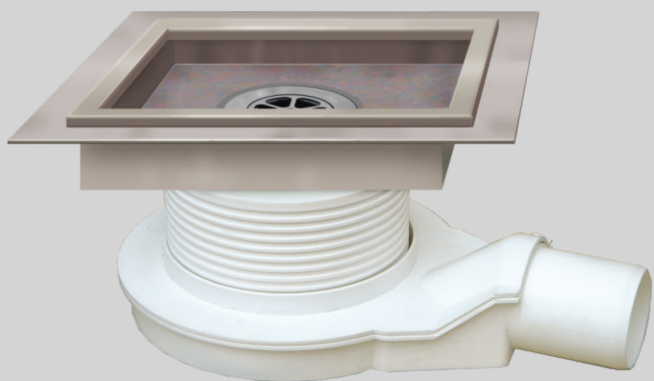

FLOOR DRAINAGE PROFILINE:

WITH POSSIBILITY OF A VERTICAL AND HORIZONTAL REGULATION OF THE GRATE

FLOOR DRAINAGE	INDEKS

BRUSHED SURFACE	

125x125	WDO-125-125-BR-0001
150x150	WDO-150-150-BR-0001
200x200	WDO-200-200-BR-0001
250x250	WDO-250-250-BR-0001

POLISH SURFACE (SHINY)	

125x125	WDO-125-125-BR-0002
150x150	WDO-150-150-BR-0002
200x200	WDO-200-200-BR-0002
250x250	WDO-250-250-BR-0002

Floor drainage with possibility of a vertical and horizontal regulation of the grate	A (mm)	B (mm)	C (mm)
Floor drainage 125	612	99	min. 78 - max. 120
Floor drainage 150	712	99	min. 78 - max. 120
Floor drainage 200	812	99	min. 78 - max. 120
Floor drainage 250	912	99	min. 78 - max. 120

BASIC SET INCLUDES:

- CHANNEL DRAIN
- ADJUSTABLE FEETS
- SEALING MAT
- TAPE TO STICKING THE SEALIG MAT
- FRAME
- ELEMENTS TO ADJUSTMENT OF THE FRAME
- SIPHON WITH THE REGULATION OF THE HIGH
- KEY TO SCREWING THE SIPHON

GRATE'S COLLECTION:

GRATE CONTI

WITH POSSIBILITY OF STICKING
IN TALES, STONES OR WOOD
INTO THE GRATE

GRATE	INDEKS

125x125	WDR-125-125-04-0001
150x150	WDR-150-150-04-0001
200x200	WDR-200-200-04-0001
250x250	WDR-250-250-04-0001

GRATE PLAZA

GRATE	INDEKS

BRUSHED SURFACE	

125x125	WDR-125-125-10-0001
150x150	WDR-150-150-10-0001
200x200	WDR-200-200-10-0001
250x250	WDR-250-250-10-0001

POLISH SURFACE (SHINY)	

125x125	WDR-125-125-10-0002
150x150	WDR-150-150-10-0002
200x200	WDR-200-200-10-0002
250x250	WDR-250-250-10-0002