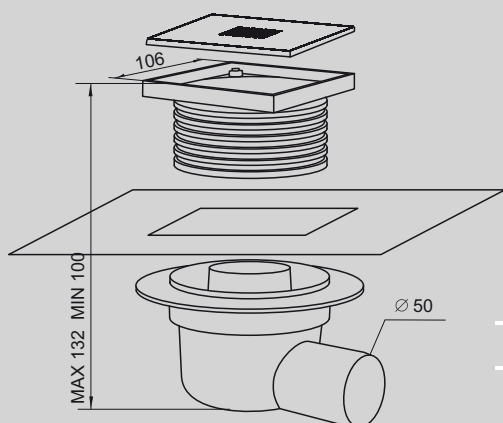

FLOOR DRAINAGE EKOLINE WITH SIDE OUTLET:

FLOOR DRAINAGE 110X110
WITH GRATE PERLE SIDE OUTLET
POLISH SURFACE

FLOOR DRAINAGE 110X110
WITH GRATE SOLE SIDE OUTLET
POLISH SURFACE

FLOOR DRAINAGE 110X110
WITH GRATE CUBO SIDE OUTLET
POLISH SURFACE