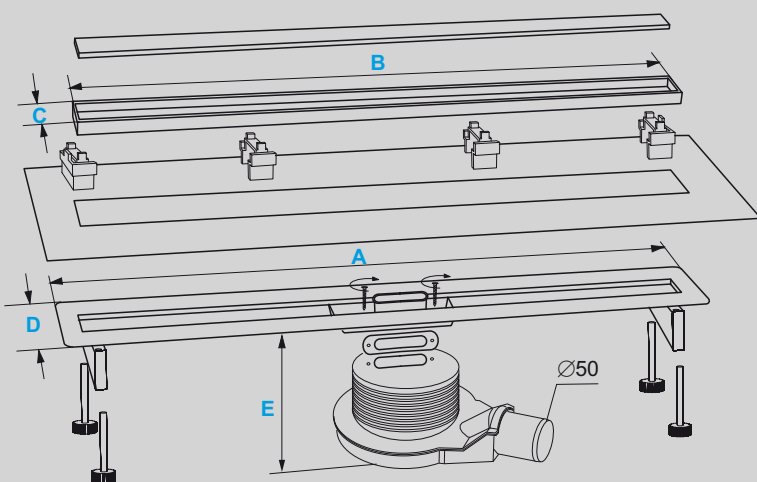

FLOOR DRAINAGE SLIM

FLOOR DRAINAGE

INDEKS

BRUSHED SURFACE

600	WDO-600-ZR-5501
700	WDO-700-ZR-5501
800	WDO-800-ZR-5501
900	WDO-900-ZR-5501
1000	WDO-1000-ZR-5501

POLISH SURFACE (SHINY)

600	WDO-600-ZR-5502
700	WDO-700-ZR-5502
800	WDO-800-ZR-5502
900	WDO-900-ZR-5502
1000	WDO-1000-ZR-5502

Floor drainage SLIM	A (mm)	B (mm)	C (mm)	D (mm)	E (mm)
Floor drainage 600 WDO-600-ZR-5501	650	600	36	81	min.70 - max. 112
Floor drainage 700 WDO-700-ZR-5501	750	700	36	81	min.70 - max. 112
Floor drainage 800 WDO-800-ZR-5501	850	800	36	81	min.70 - max. 112
Floor drainage 900 WDO-900-ZR-5501	950	900	36	81	min.70 - max. 112
Floor drainage 1000 WDO-1000-ZR-5501	1050	1000	36	81	min.70 - max. 112

BASIC SET INCLUDES:

- CHANNEL DRAIN
- ADJUSTABLE FEET
- SEALING MAT
- TAPE TO STICKING THE SEALIG MAT
- FRAME
- ELEMENTS TO FIXING OF THE FRAME
- TRAP WITH REGULATION OF THE HIGH
- GRATE