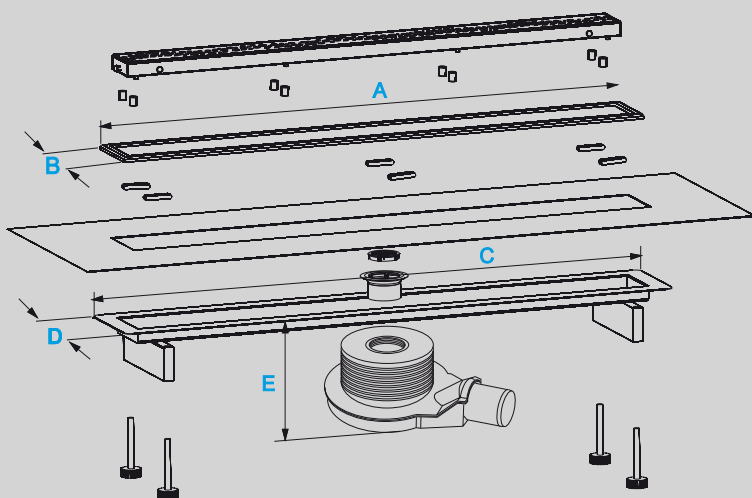

FLOOR DRAINAGE PROFILINE:

WITH POSSIBILITY OF A VERTICAL AND HORIZONTAL REGULATION OF THE GRATE

FLOOR DRAINAGE	INDEKS

BRUSHED SURFACE	
600	WDO-600-BR-0001
700	WDO-700-BR-0001
800	WDO-800-BR-0001
900	WDO-900-BR-0001
1000	WDO-1000-BR-0001

POLISH SURFACE (SHINY)	
600	WDO-600-BR-0002
700	WDO-700-BR-0002
800	WDO-800-BR-0002
900	WDO-900-BR-0002
1000	WDO-1000-BR-0002

Floor drainage with possibility of a vertical and horizontal regulation of the grate	A (mm)	B (mm)	C (mm)	D (mm)	E (mm)
Floor drainage 600 WDO-600-BR-0001	612	99	658	145	min.78 max.120
Floor drainage 700 WDO-700-BR-0001	712	99	758	145	min.78 max.120
Floor drainage 800 WDO-800-BR-0001	812	99	858	145	min.78 max.120
Floor drainage 900 WDO-900-BR-0001	912	99	958	145	min.78 max.120
Floor drainage 1000 WDO-1000-BR-0001	1012	99	1058	145	min.78 max.120

BASIC SET INCLUDES:

- CHANNEL DRAIN
- ADJUSTABLE FEETS
- SEALING MAT
- TAPE TO STICKING THE SEALIG MAT
- FRAME
- ELEMENTS TO ADJUSTMENT OF THE FRAME
- SIPHON WITH THE REGULATION OF THE HIGH
- KEY TO SCREWING THE SIPHON