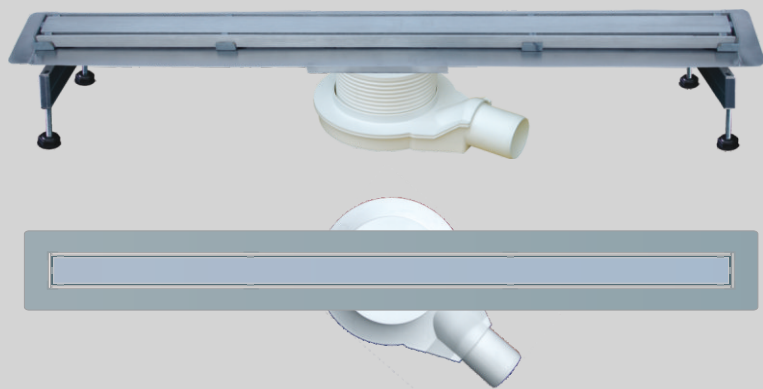

BASIC SET INCLUDES:

- CHANNEL DRAIN WITH THE SIPHON
- ADJUSTABLE FEET
- GRATE PERLE

WITH GRATE CONTI

FLOOR DRAINAGE	INDEKS
700	WDO-700-04-4402
800	WDO-800-04-4402

Floor drainage Ekoline with grate CONTI	A (mm)	B (mm)	C (mm)	D (mm)	E (mm)
Floor drainage 700 WDO-700-04-4402	770	700	68	137	min.65 - max. 105
Floor drainage 800 WDO-800-04-4402	868	800	68	137	min.65 - max. 105

BASIC SET INCLUDES:

- CHANNEL DRAIN WITH THE SIPHON
- ADJUSTABLE FEET
- GRATE CONTI

FLOOR DRAINAGE SLIM

CAST STAINLESS STEEL GRATE - WIDTH 25MM

FLOOR DRAINAGE

INDEKS

BRUSHED SURFACE

600	WDO-600-ZR-5501
700	WDO-700-ZR-5501
800	WDO-800-ZR-5501
900	WDO-900-ZR-5501
1000	WDO-1000-ZR-5501