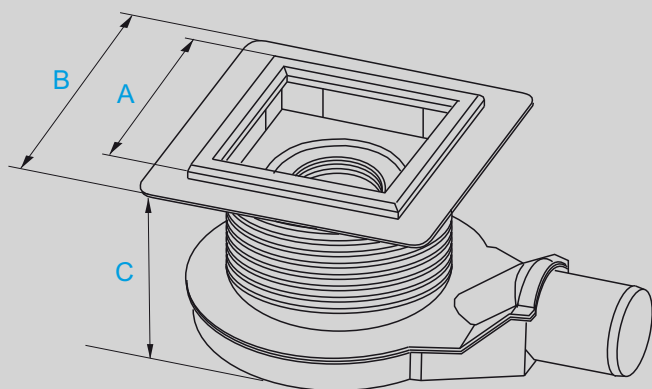

FLOOR DRAINAGE PROFILINE:

WITH POSSIBILITY OF A VERTICAL AND HORIZONTAL REGULATION OF THE GRATE

FLOOR DRAINAGE	INDEKS

BRUSHED SURFACE	

125x125	WDO-125-125-BR-0001
150x150	WDO-150-150-BR-0001
200x200	WDO-200-200-BR-0001
250x250	WDO-250-250-BR-0001

POLISH SURFACE (SHINY)	

125x125	WDO-125-125-BR-0002
150x150	WDO-150-150-BR-0002
200x200	WDO-200-200-BR-0002
250x250	WDO-250-250-BR-0002

Floor drainage with possibility of a vertical and horizontal regulation of the grate	A (mm)	B (mm)	C (mm)
Floor drainage 125	612	99	min. 78 - max. 120
Floor drainage 150	712	99	min. 78 - max. 120
Floor drainage 200	812	99	min. 78 - max. 120
Floor drainage 250	912	99	min. 78 - max. 120

BASIC SET INCLUDES:

- CHANNEL DRAIN
- ADJUSTABLE FEETS
- SEALING MAT
- TAPE TO STICKING THE SEALIG MAT
- FRAME
- ELEMENTS TO ADJUSTMENT OF THE FRAME
- SIPHON WITH THE REGULATION OF THE HIGH
- KEY TO SCREWING THE SIPHON

GRATE'S COLLECTION:

GRATE CONTI

WITH POSSIBILITY OF STICKING
IN TALES, STONES OR WOOD
INTO THE GRATE

GRATE	INDEKS

125x125	WDR-125-125-04-0001
150x150	WDR-150-150-04-0001
200x200	WDR-200-200-04-0001
250x250	WDR-250-250-04-0001

GRATE PLAZA

GRATE	INDEKS

BRUSHED SURFACE	

125x125	WDR-125-125-10-0001
150x150	WDR-150-150-10-0001
200x200	WDR-200-200-10-0001
250x250	WDR-250-250-10-0001

POLISH SURFACE (SHINY)	

125x125	WDR-125-125-10-0002
150x150	WDR-150-150-10-0002
200x200	WDR-200-200-10-0002
250x250	WDR-250-250-10-0002