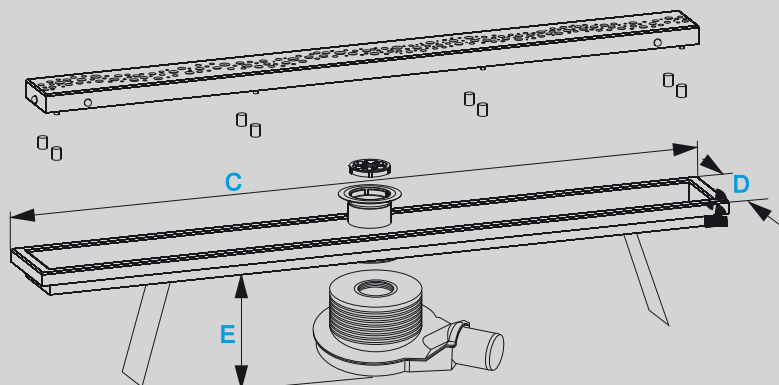

FLOOR DRAINAGE ECONOMIC:

FLOOR DRAINAGE	INDEKS

600	WDO-600-BR-2201
700	WDO-700-BR-2201
800	WDO-800-BR-2201
900	WDO-900-BR-2201
1000	WDO-1000-BR-2201

Floor drainage - economic version	C (mm)	D (mm)	E (mm)
Floor drainage 600 WDO-600-BR-2201	616	101	min.78 max.120
Floor drainage 700 WDO-700-BR-2201	716	101	min.78 max.120
Floor drainage 800 WDO-800-BR-2201	816	101	min.78 max.120
Floor drainage 900 WDO-900-BR-2201	916	101	min.78 max.120
Floor drainage 1000 WDO-1000-BR-2201	1016	101	min.78 max.120

BASIC SET INCLUDES:

- CHANNEL DRAIN
- SIPHON WITH THE REGULATION OF THE HIGH
- KEY TO SCREWING THE SIPHON