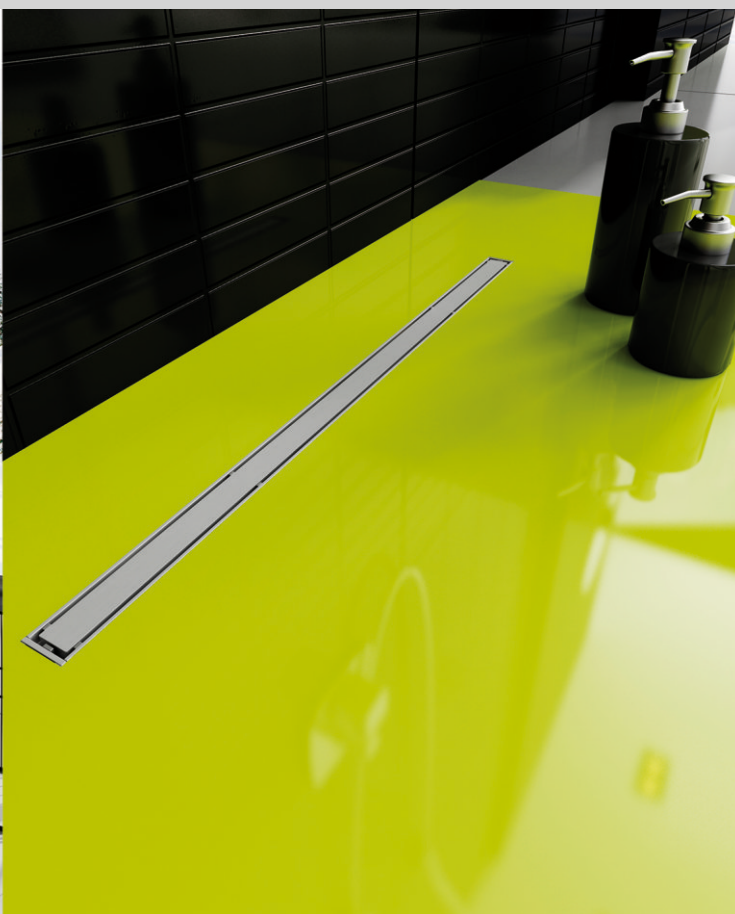

BASIC SET INCLUDES:

- CHANNEL DRAIN
- ADJUSTABLE FEET
- SEALING MAT
- TAPE TO STICKING THE SEALIG MAT
- FRAME
- ELEMENTS TO FIXING OF THE FRAME
- TRAP WITH REGULATION OF THE HIGH
- GRATE