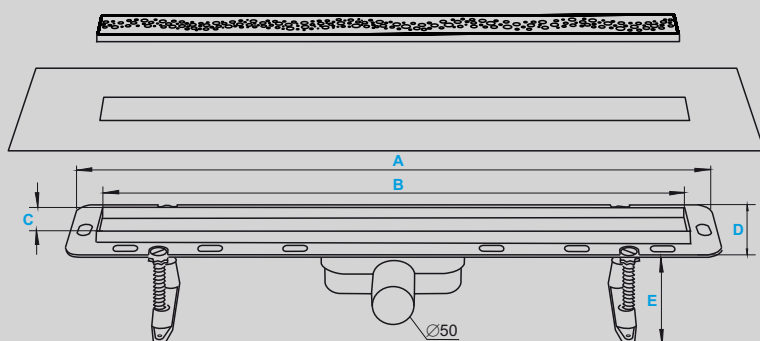

Floor drainage Ekoline with grate PERLE	A (mm)	B (mm)	C (mm)	D (mm)	E (mm)
Floor drainage 700 WDO-700-03-4402	770	700	68	137	min.65 - max. 105
Floor drainage 800 WDO-800-03-4402	868	800	68	137	min.65 - max. 105

BASIC SET INCLUDES:

- CHANNEL DRAIN WITH THE SIPHON
- ADJUSTABLE FEET
- GRATE PERLE